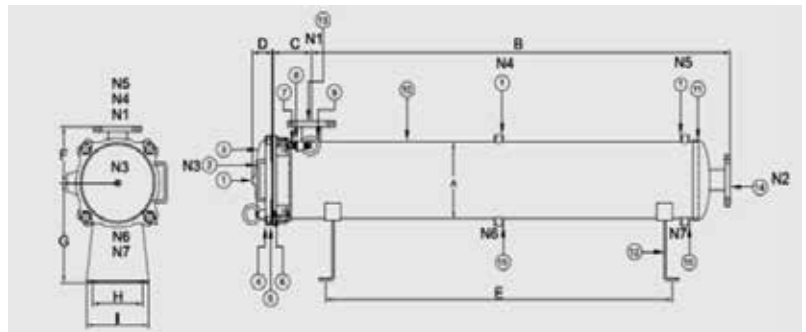

## Specifications

Material	SS304, 316, 316L
Cartridge Size	40", 60"
Design Pressure	15bar
Design Temp	100°C

## Typical Applications

- Paints and ink pre filtration
- Factory water
- Lubricating oil production
- Resin and solvent filtration
- Juice filtration
- Cooling water tower

Model	Length of cartridge	A	B	C	D	E	F	G	H	I
KSHFH-4	40"	232	1349	125	65	1120	176	300	160	200
KSHFH-6	60"	232	1959	125	65	1730	176	300	160	200