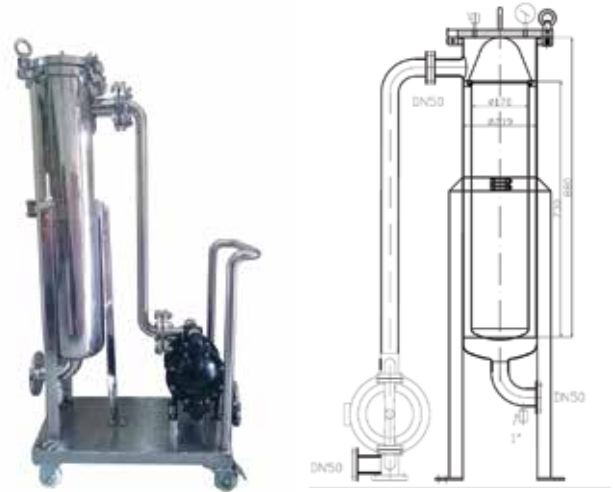

Specifications

Material	304 SS
Finishing	Mirror polish
Inlet/Outlet	2" Flange
Vent	½" NPT (F)
Max.Pressure	8bar
Max.Temp	150°C
Sealing	EPDM
Trolley	Stainless Steel

Applications

- Paints & Ink pre filtration
- Resin & Solvent filtration
- Juice filtration